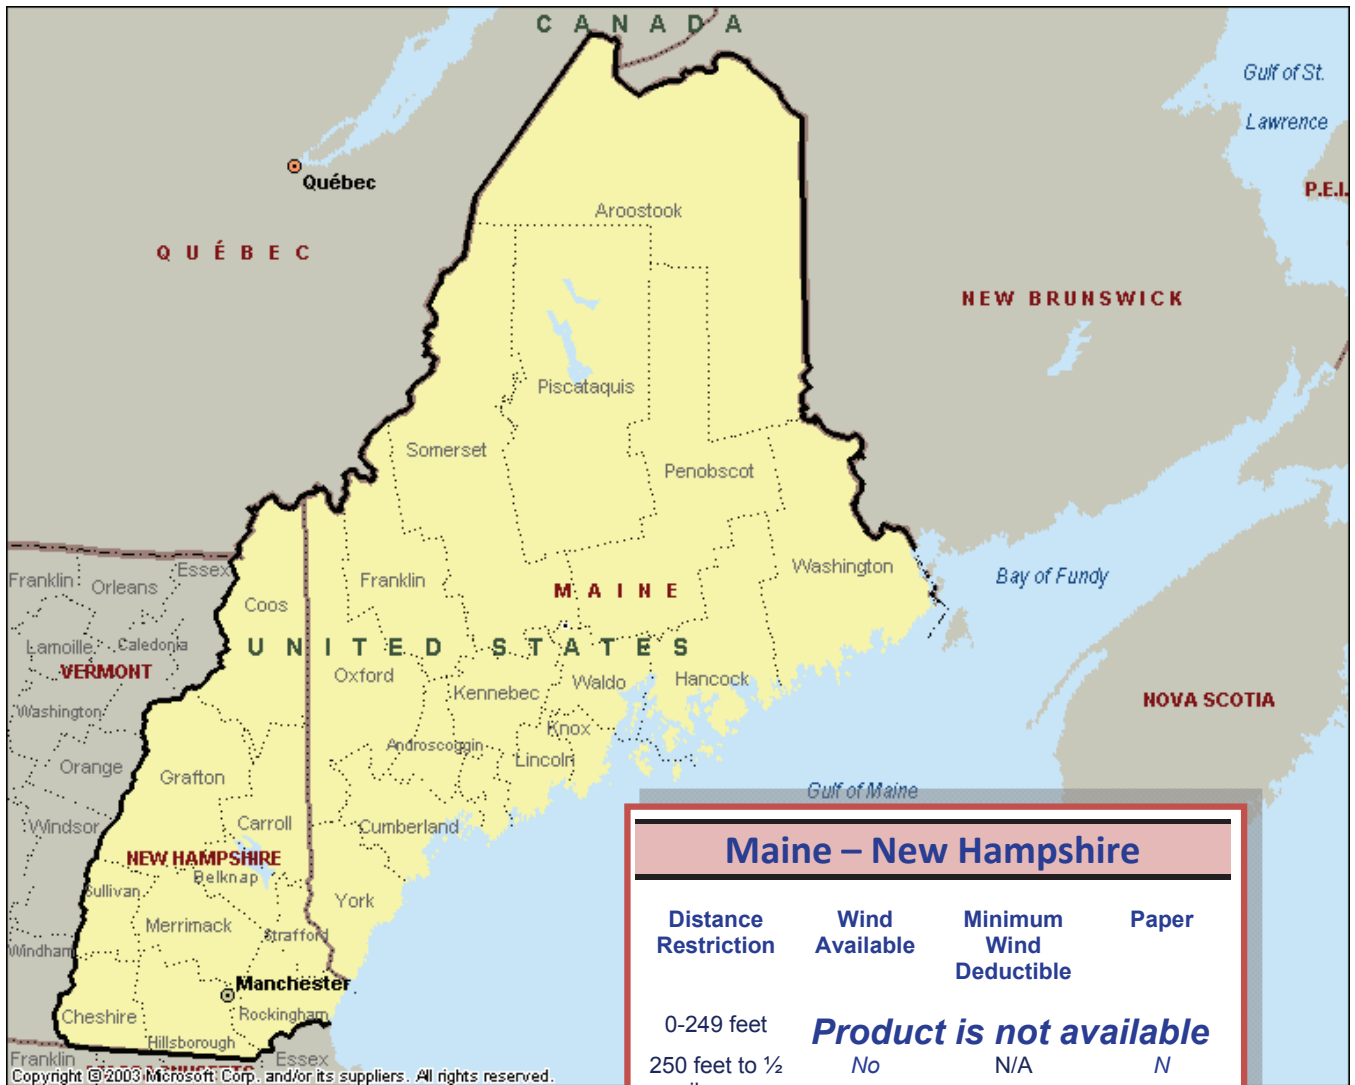

Maine/New Hampshire Wind Zones

Maine – New Hampshire			
Distance Restriction	Wind Available	Minimum Wind Deductible	Paper
0-249 feet	Product is not available		
250 feet to ½ mile	No	N/A	N
½ mile to 3 miles	Yes	1% of TIV/\$500	N
Over 3 miles	Yes	AOP	A